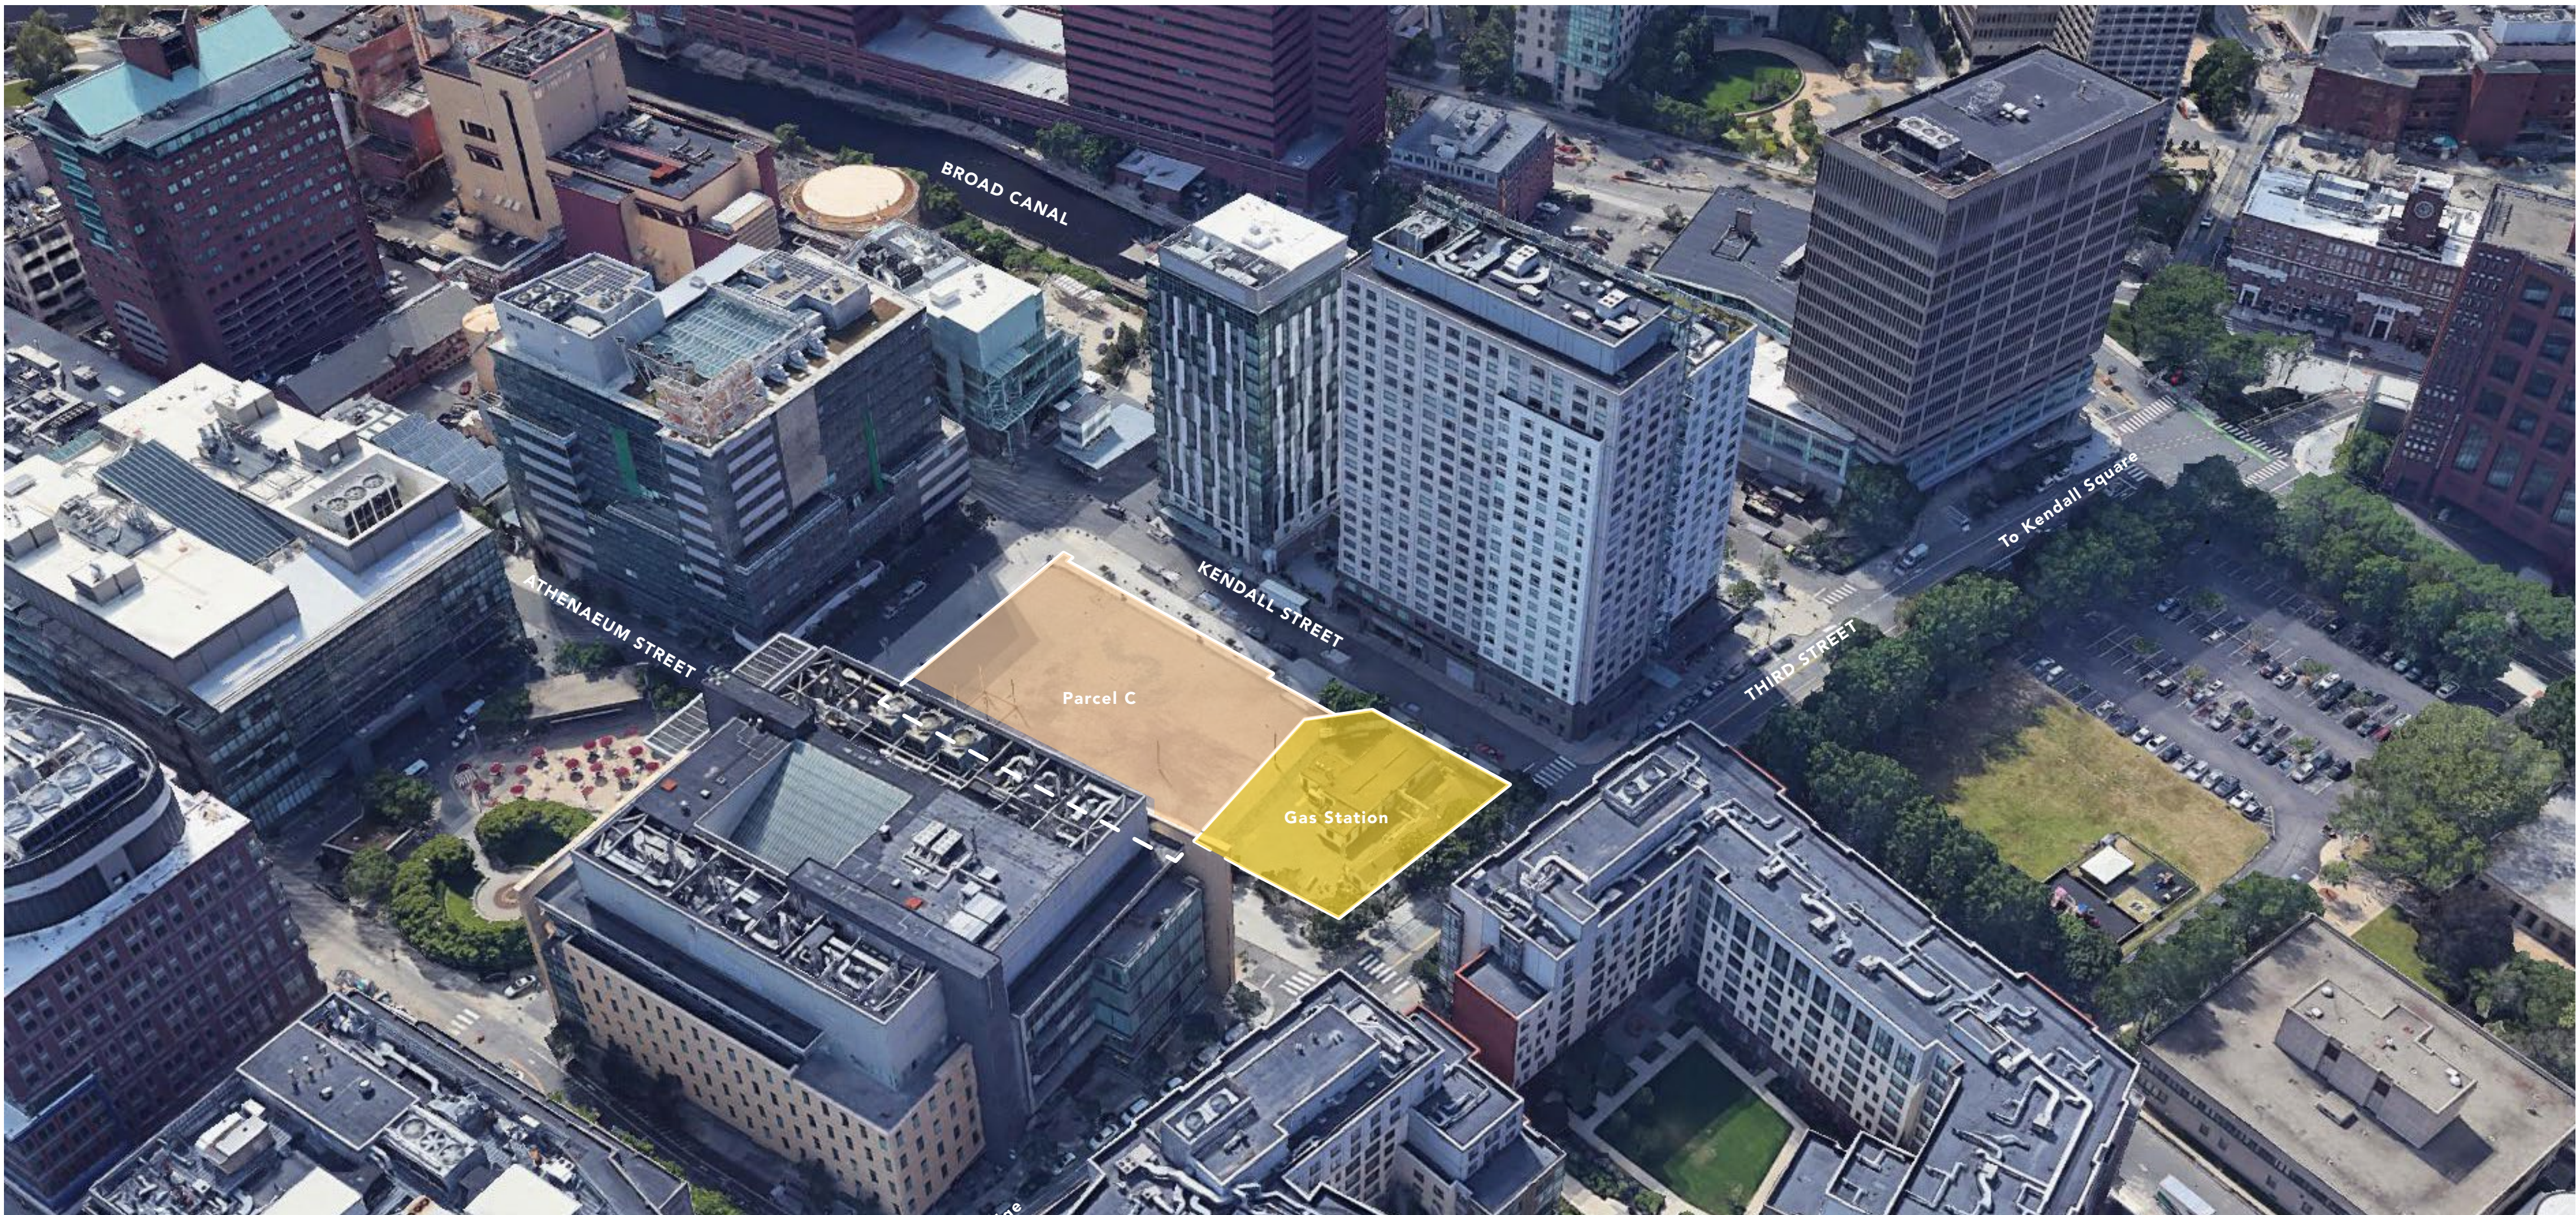

One Missing Piece