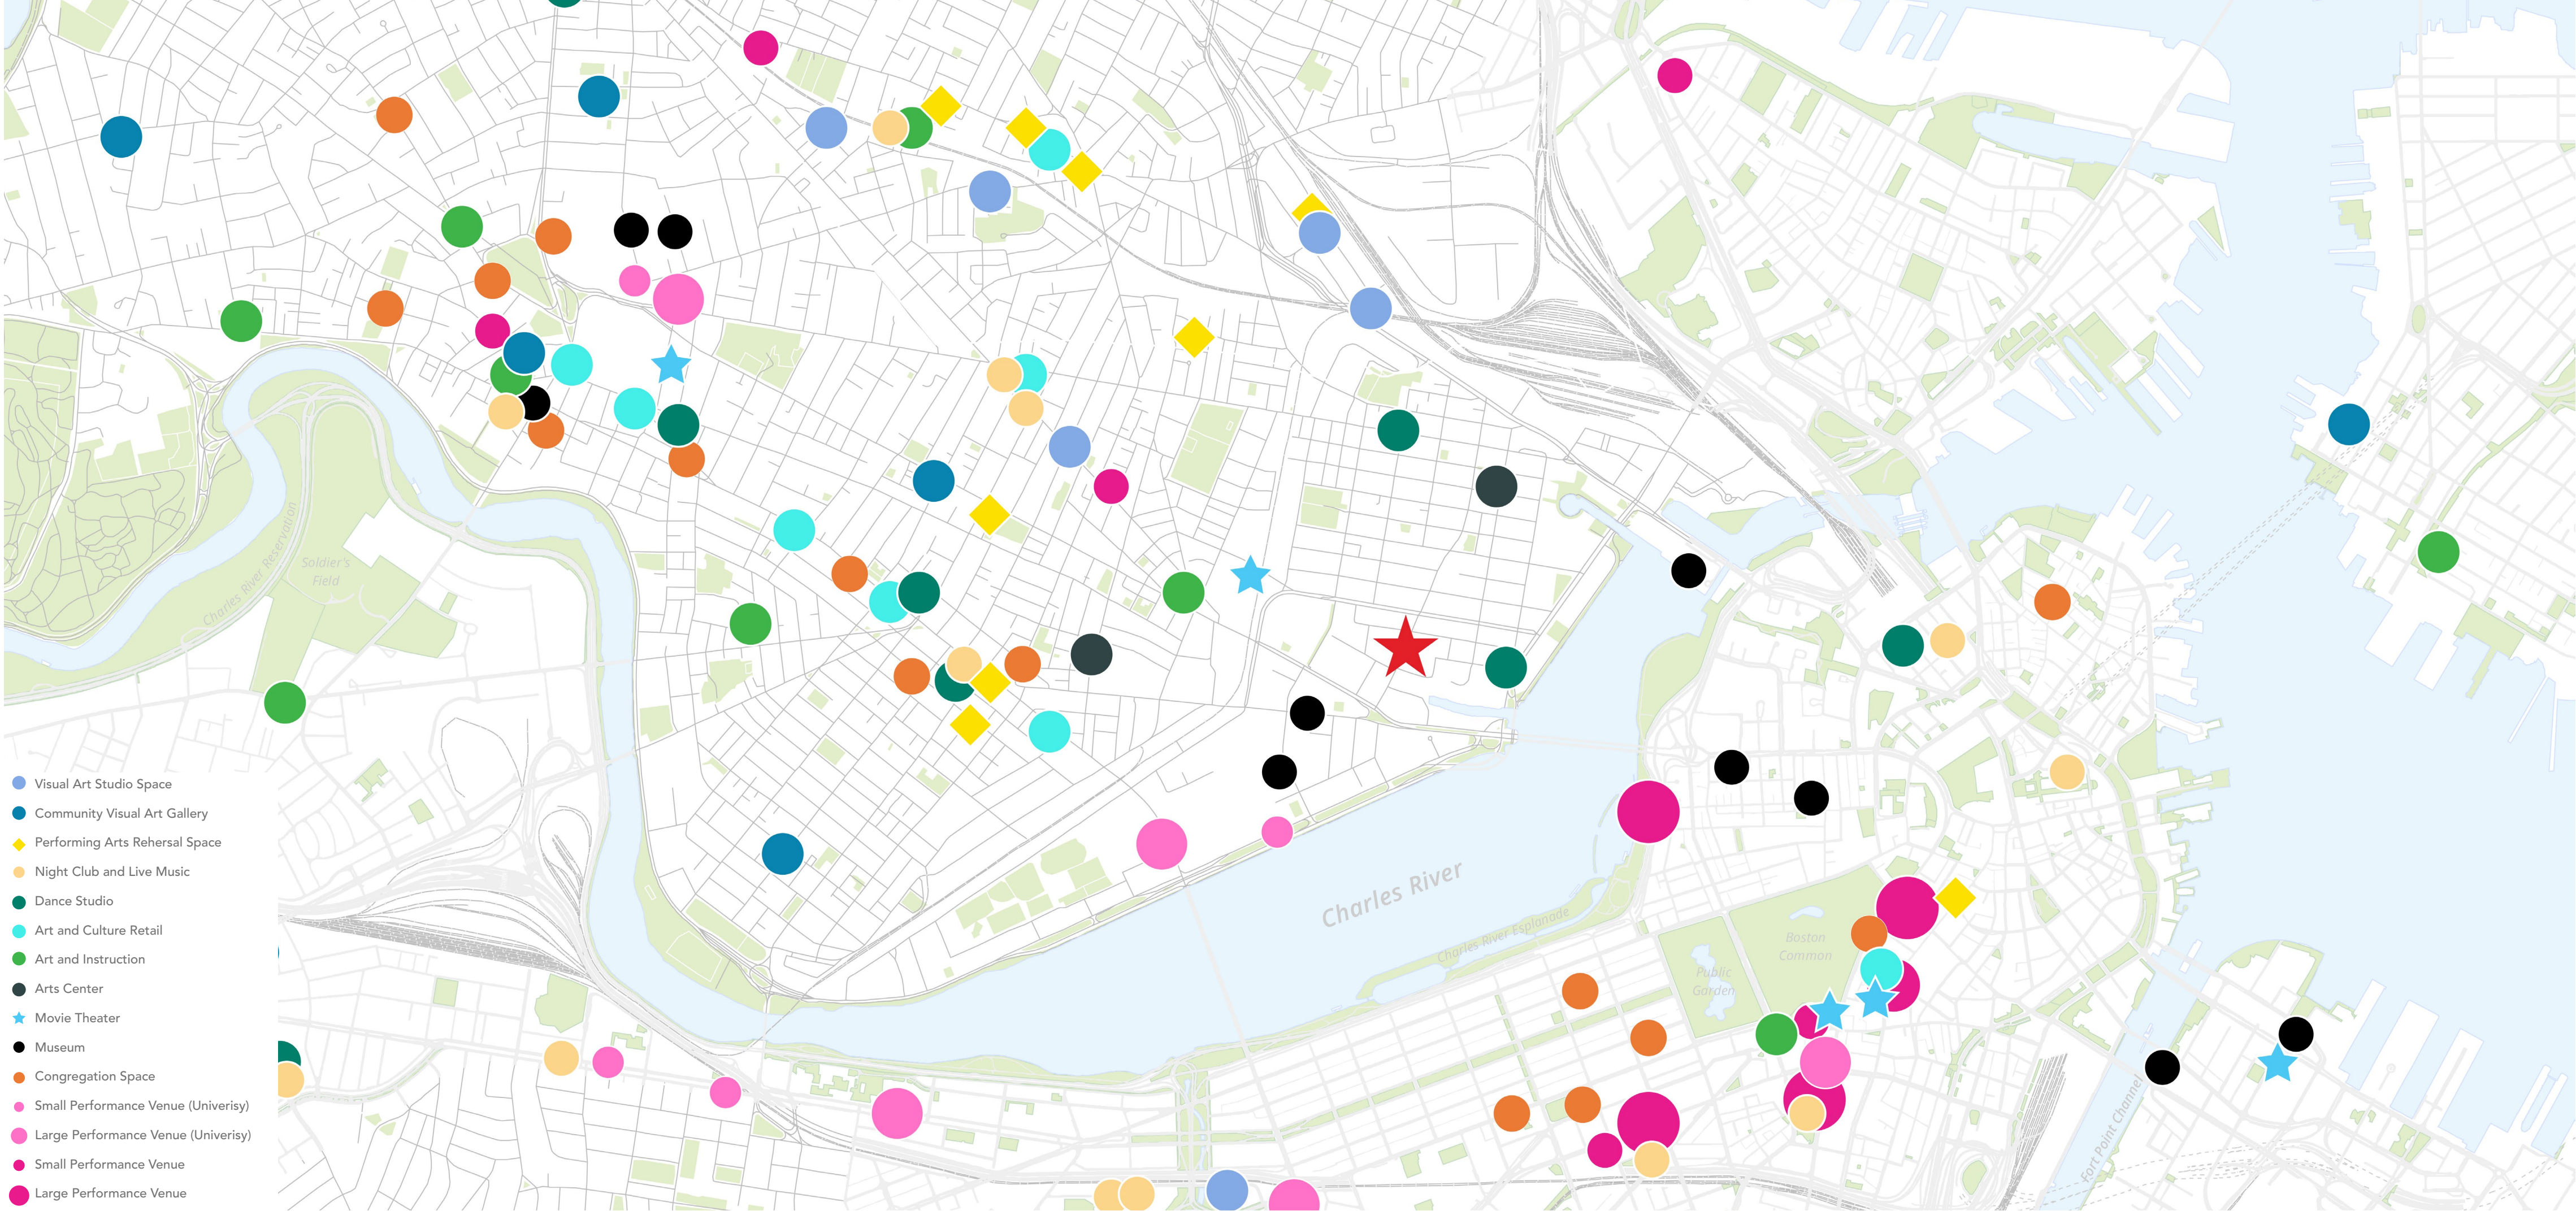

“Cambridge Research Park Master Plan-1998”

Kendall Today - 2019

One Missing Piece

Opportunity

The Need..

Where we are going...

Introducing The Canal District

Principles

Includes a significant arts and culture venue

Enhances the public realm

Complements existing and planned activities in Kendall Square

Continues the standard of excellence for high quality design and sustainability

Welcoming and inclusive to intentionally diversify Kendall Square

Bolsters the sense of community and creates a sense of belonging

STATIONS

- **Put stickies and post-its on the images you like**

- Put stickies on the images you like
- Write your answers on the post-its for the questions asked
- Draw and annotate the plan to show desired connections