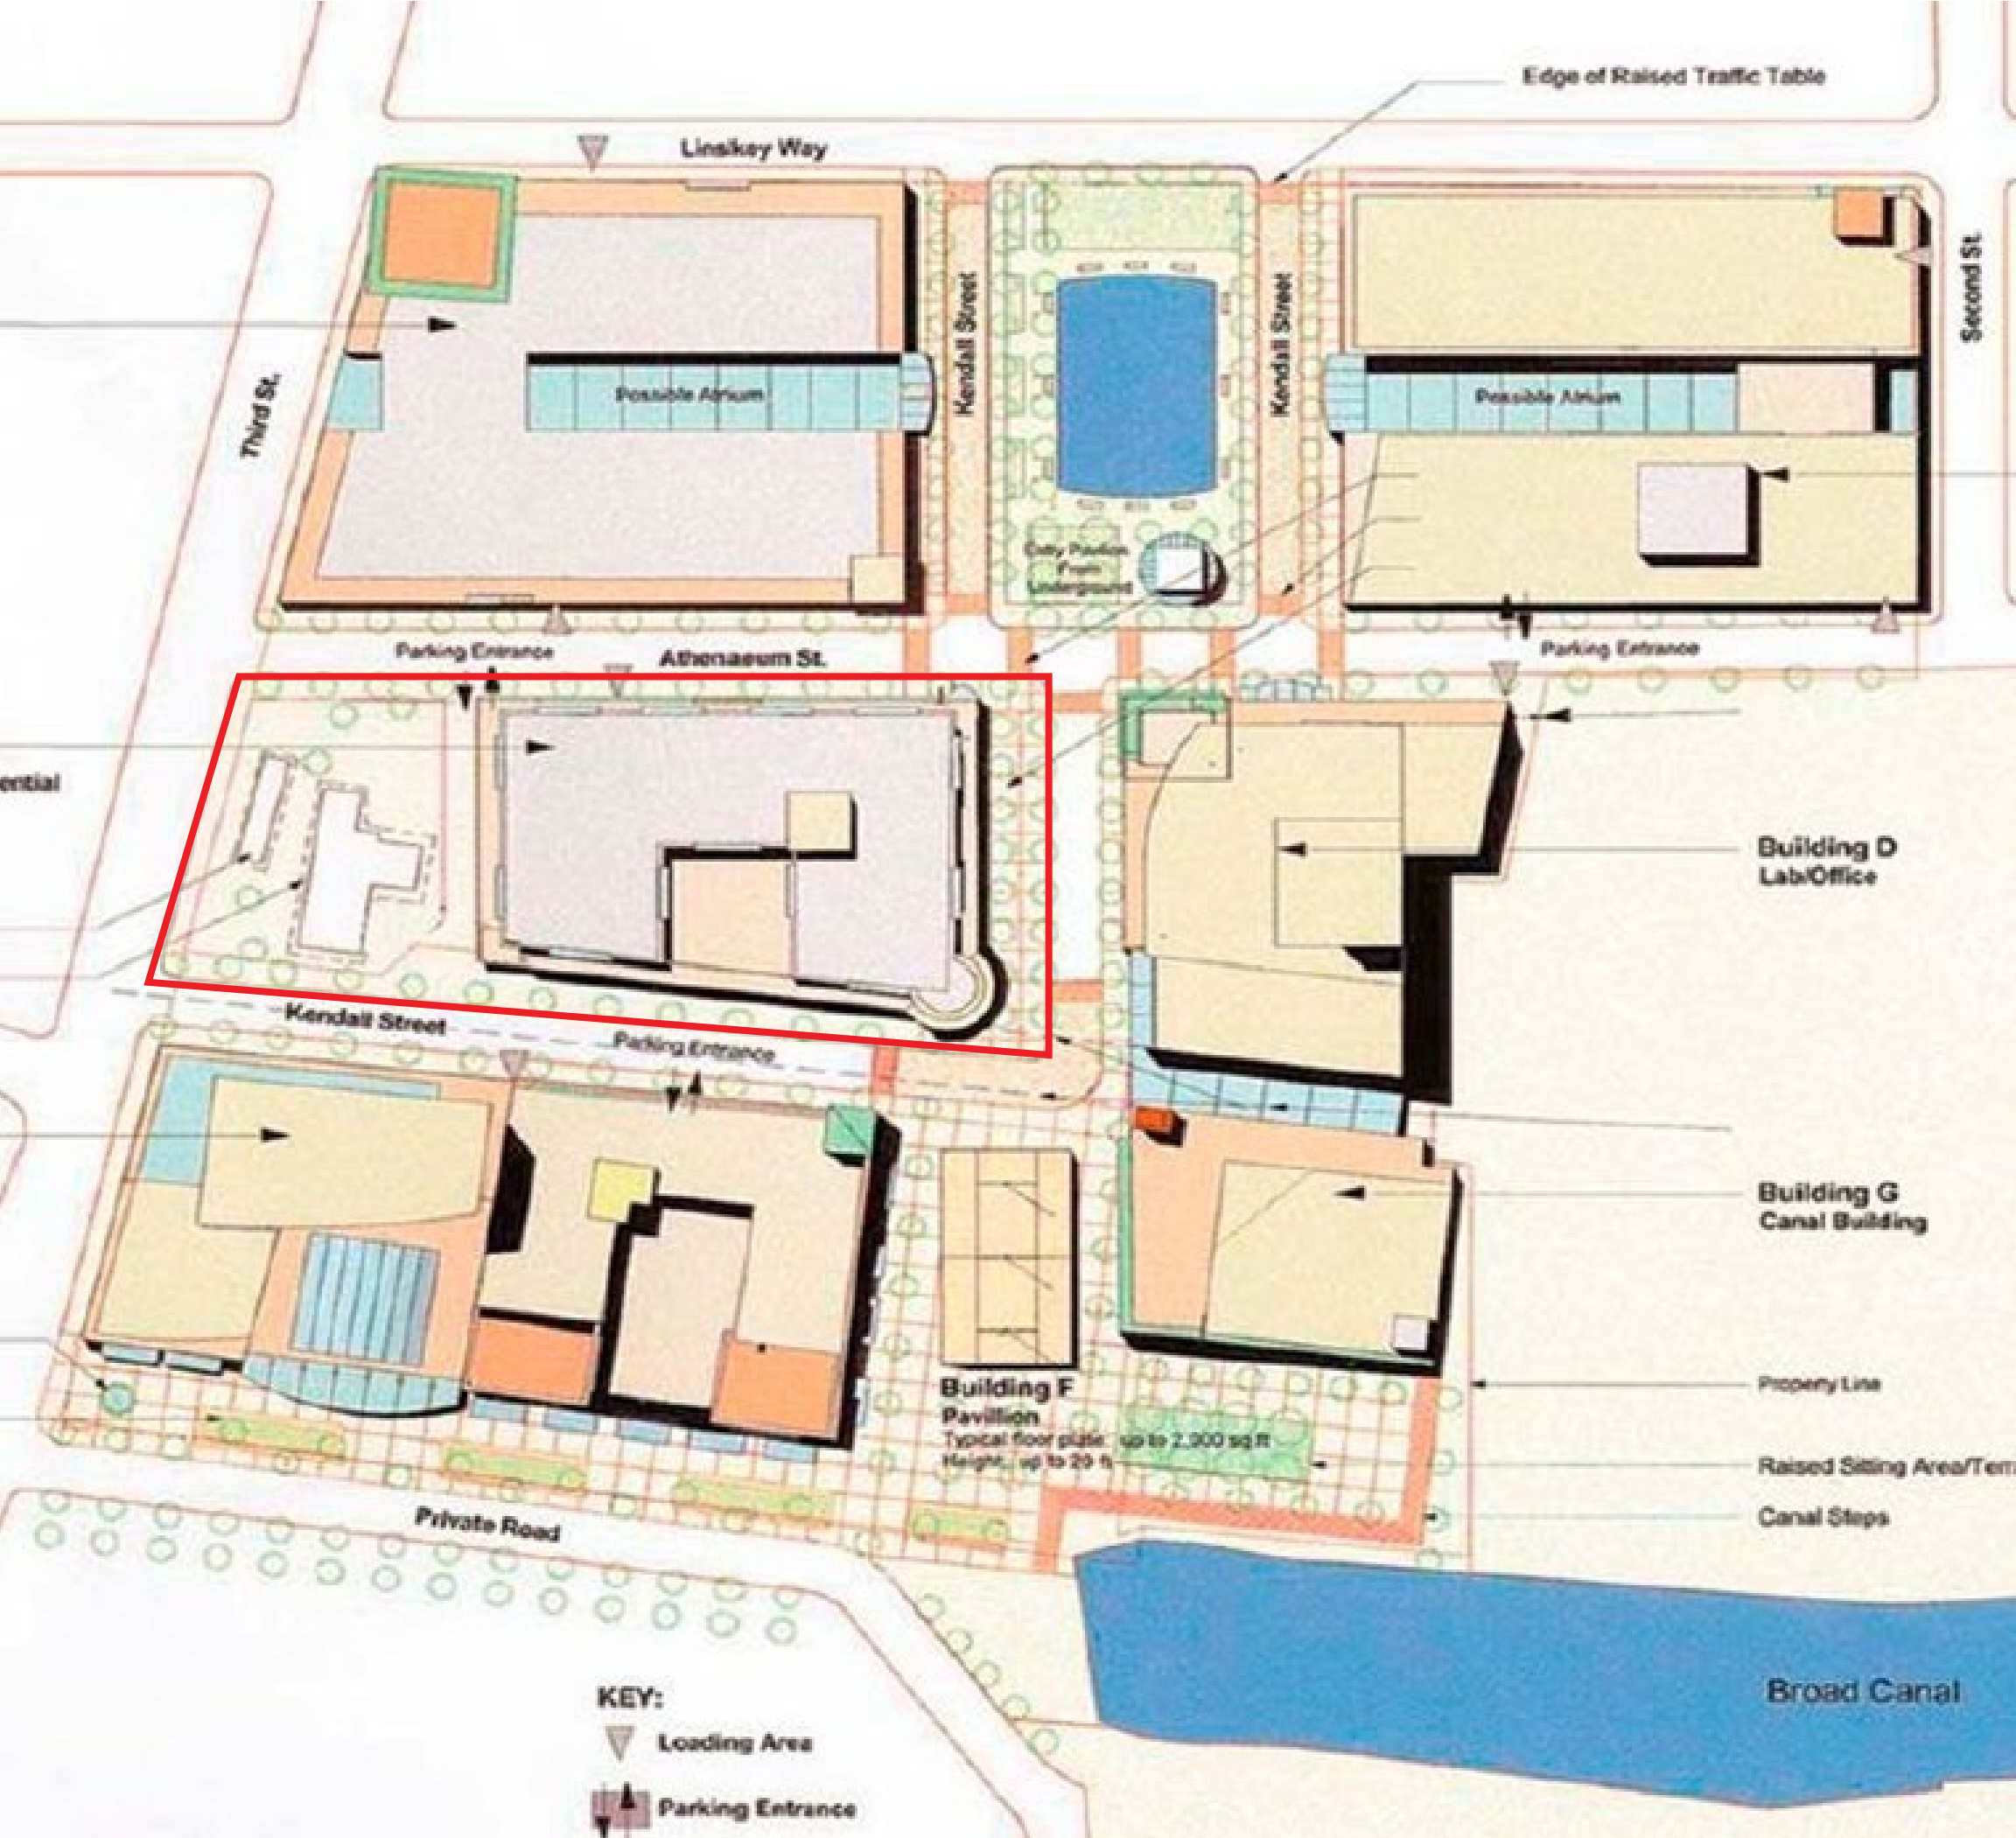

OPEN HOUSE

TONIGHT

Where did we come from?

Where are we now?

Where do we want to go?

Where did we come from?

“Power Plant”

Master Plan

“Cambridge Research Park Master Plan-1998”

Kendall Today - 2019

One Missing Piece

Opportunity

The Need..

Where we are going...

Introducing The Canal District

Principles

Includes a significant arts and culture venue

Enhances the public realm

Complements existing and planned activities in Kendall Square

Continues the standard of excellence for high quality design and sustainability

Welcoming and inclusive to intentionally diversify Kendall Square

Bolsters the sense of community and creates a sense of belonging

STATIONS

- **Put stickies and post-its on the images you like**

- Put stickies on the images you like
- Write your answers on the post-its for the questions asked
- Draw and annotate the plan to show desired connections