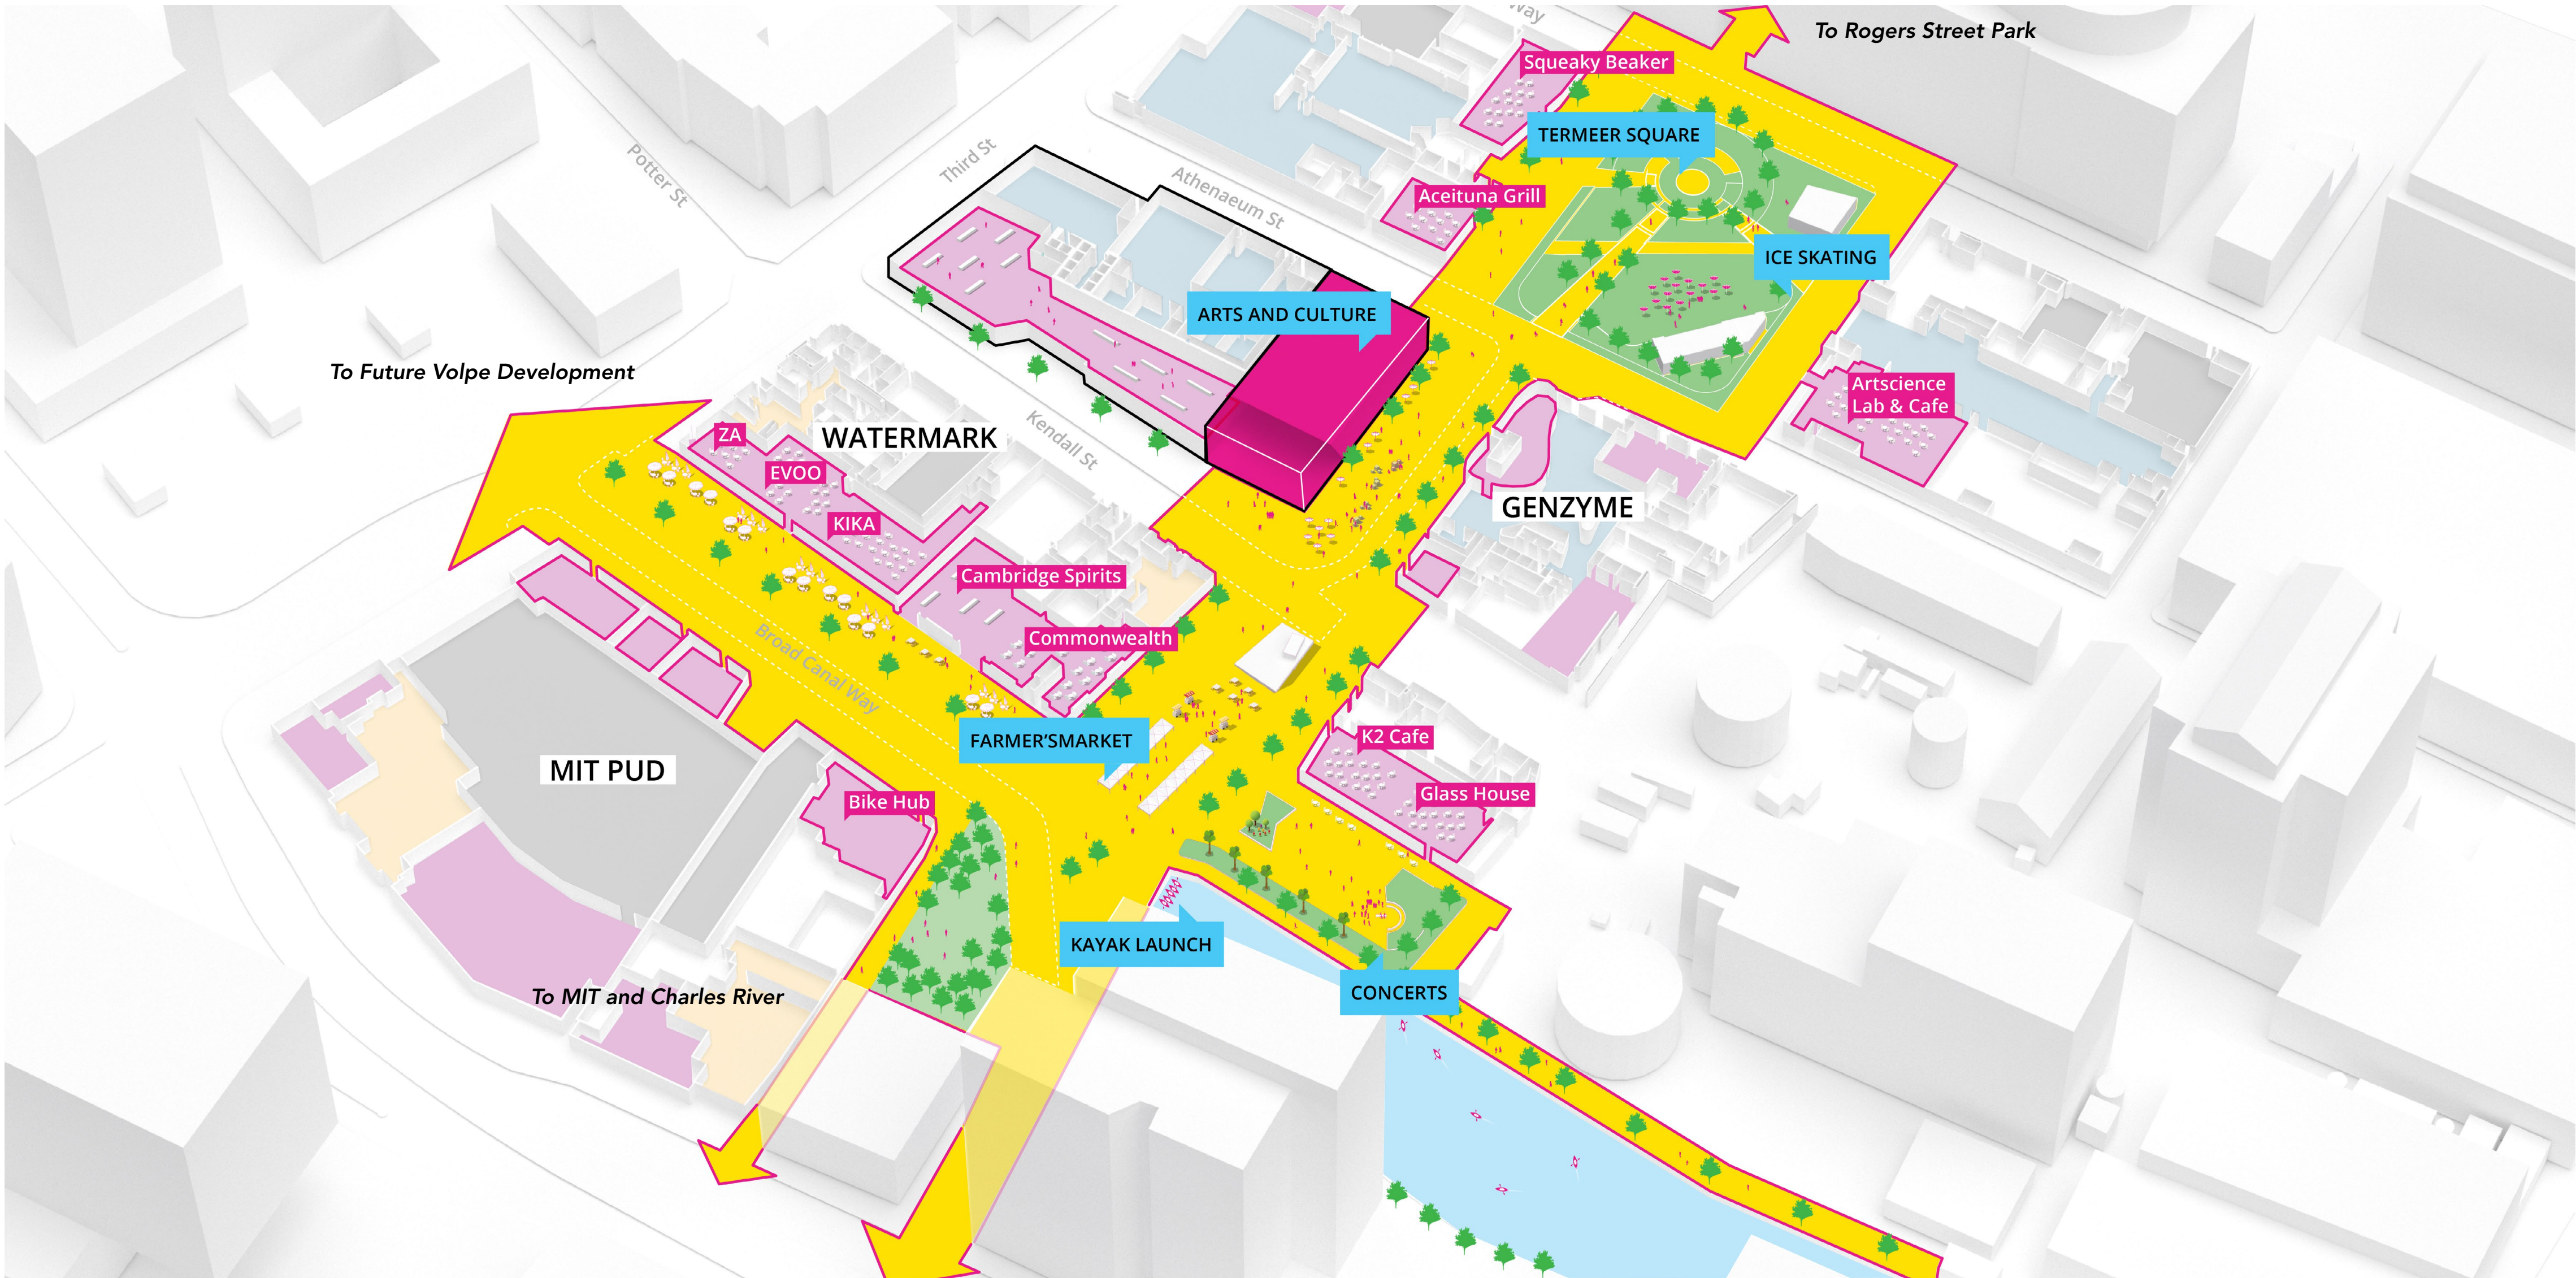

OPEN HOUSE

TONIGHT

Where did we come from?

Where are we now?

Where do we want to go?

Where did we come from?

“Power Plant”

Master Plan

“Cambridge Research Park Master Plan-1998”

Kendall Today - 2019

One Missing Piece

Opportunity

The Need..

Where we are going...

Introducing The Canal District

Principles

Includes a significant arts and culture venue

Enhances the public realm

Complements existing and planned activities in Kendall Square

Continues the standard of excellence for high quality design and sustainability

Welcoming and inclusive to intentionally diversify Kendall Square

Bolsters the sense of community and creates a sense of belonging

STATIONS

- **Put stickies and post-its on the images you like**

- Put stickies on the images you like
- Write your answers on the post-its for the questions asked
- Draw and annotate the plan to show desired connections